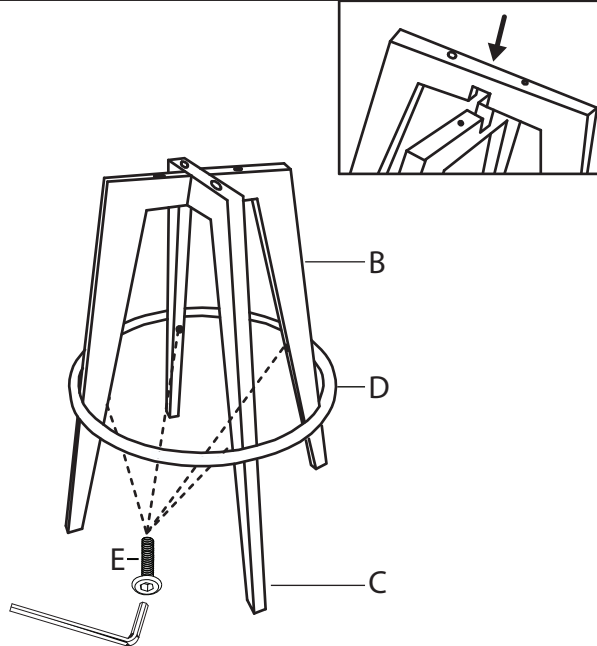

Part # B26-COSMO XXXX

24-1023

PARTS

A

B

C

D

x8

(M6x45mm)

E

F

1

2

3

⚠ WARNING: SEATING

- Read all instructions carefully and completely before assembly and use. Retain for future reference.
- Keep plastic bags and small parts away from children.
- For residential (non-commercial) use only.
- DO NOT stand on product. Use only for intended table purpose.
- Max weight limit 250 lbs.
- Periodically check for loose hardware; retighten as necessary.
- DO NOT use product if any component becomes damaged.
- DO NOT use power tools to assemble OR overtighten hardware.