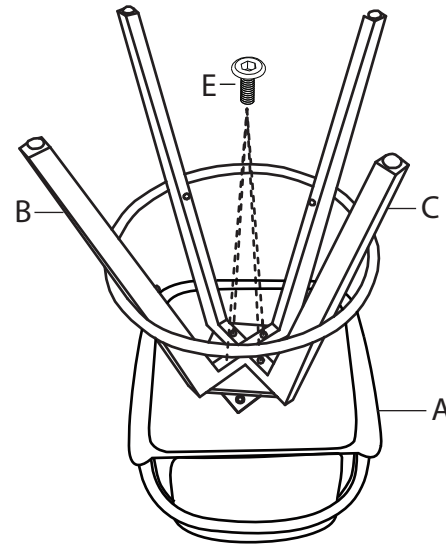

Part # B26-COSMO XXXX

24-1023

PARTS

A

B

C

D

x8

(M6x45mm)

E

F

1

2

3

⚠ WARNING: SEATING

- Read all instructions carefully and completely before assembly and use. Retain for future reference.
- Keep plastic bags and small parts away from children.
- For residential (non-commercial) use only.
- DO NOT stand on product. Use only for intended table purpose.
- Max weight limit 250 lbs.
- Periodically check for loose hardware; retighten as necessary.
- DO NOT use product if any component becomes damaged.
- DO NOT use power tools to assemble OR overtighten hardware.